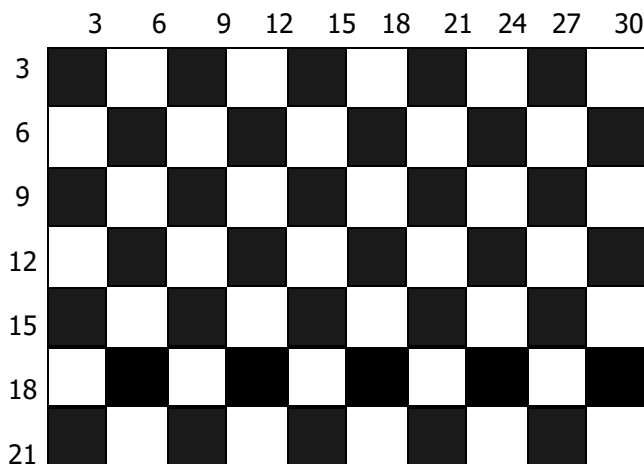

# BLACK & WHITE DANCE FLOOR

Dance floor sizes	# 3'x3' sections	Dance floor price	Subfloor sizes	Subfloor cost	Total price
12'x12'	16	\$216	12'x12'	\$72	\$288
12'x15'	20	\$270	12'x16'	\$96	\$366
12'x18'	24	\$324	12'x20'	\$120	\$444
12'x21'	28	\$378	12'x24'	\$144	\$522
12'x24'	32	\$432	12'x24'	\$144	\$576
12'x27'	36	\$486	12'x28'	\$168	\$654
12'x30'	40	\$540	12'x32'	\$192	\$732
15'x15'	25	\$337.50	16'x16'	\$128	\$465.50
15'x18'	30	\$405	16'x20'	\$160	\$565
15'x21'	35	\$472.50	16'x24'	\$192	\$664.50
15'x24'	40	\$540	16'x24'	\$192	\$732
15'x27'	45	\$607.50	16'x28'	\$224	\$831.50
15'x30'	50	\$675	16'x32'	\$256	\$931
18'x18'	36	\$486	20'x20'	\$200	\$686
18'x21'	42	\$567	20'x24'	\$240	\$807
18'x24'	48	\$648	20'x24'	\$240	\$888
18'x27'	54	\$729	20'x28'	\$280	\$1,009
18'x30'	60	\$810	20'x32'	\$320	\$1,130
21'x21'	49	\$661.50	24'x24'	\$288	\$949.50
21'x24'	56	\$756	24'x24'	\$288	\$1,044

- Dance floor comes in 3'x3' sections that are pieced together to make the above sized dance floors
- Set up is included in price; delivery is additional
- Surface will determine if subfloor is needed—subfloor must be used if outdoors on grass to level the floor
- Subfloor is gray in color; in some instances it is slightly larger than the dance floor and will thus show
- Subfloor elevates the dance floor 3" off of ground
- If dance floor is going underneath a tent please note location of centerpoles and size dance floor accordingly
- No edging is used to trim dance floor