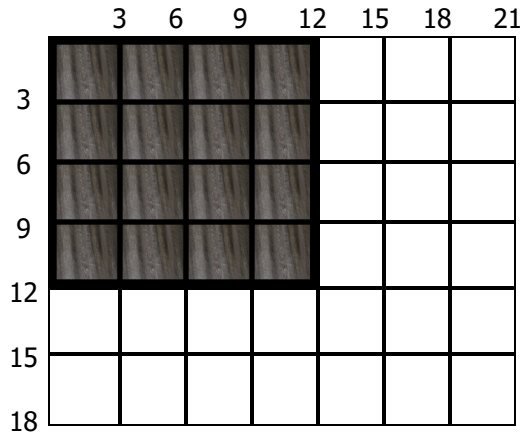

# BLACK DANCE FLOORING

Dance Floor Sizes	# of 3'X3' sections	Dance floor cost	Subfloor size	Subfloor cost	Total
12 x 12	16	\$216	12 x 12	\$72	\$288
12 x 15	20	\$270	12 x 16**	\$96	\$366
12 x 18	24	\$324	12 x 20**	\$120	\$444
12 x 21	28	\$378	12 x 24**	\$144	\$522
15 x 15	25	\$337.50	16 x 16**	\$128	\$465.50
15 x 18	30	\$405	16 x 20**	\$160	\$565

\*\*Note: Subfloor size is larger than dance floor size

- Dance floor comes in 3'x3' sections that are pieced together to make the above sized dance floors
- Set up is included in price; delivery is additional
- Surface will determine if subfloor is needed—subfloor must be used if outdoors on grass to level the floor
- Subfloor is gray in color; in some instances it is slightly larger than the dance floor and will thus show
- Subfloor elevates the dance floor 3" off of ground
- If dance floor is going underneath a tent please note location of centerpoles and size dance floor accordingly
- No edging is used to trim dance floor