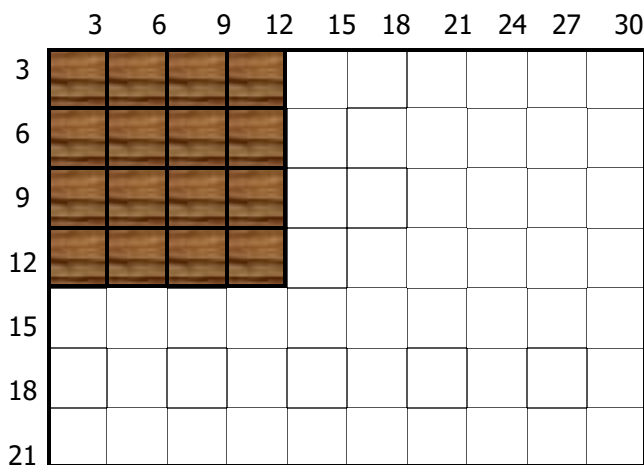

GZ-R-O-O-F-T E-C-N-Z-A-D-K-A-O-D-E-K-O-M-S

Dance floor sizes	# 3'x3' sections	Dance floor price	Subfloor sizes	Subfloor cost	Total price
12'x12'	16	\$216	12'x12'	\$72	\$288
12'x15'	20	\$270	12'x16'	\$96	\$366
12'x18'	24	\$324	12'x20'	\$120	\$444
12'x21'	28	\$378	12'x24'	\$144	\$522
12'x24'	32	\$432	12'x24'	\$144	\$576
12'x27'	36	\$486	12'x28'	\$168	\$654
12'x30'	40	\$540	12'x32'	\$192	\$732
15'x15'	25	\$337.50	16'x16'	\$128	\$465.50
15'x18'	30	\$405	16'x20'	\$160	\$565
15'x21'	35	\$472.50	16'x24'	\$192	\$664.50
15'x24'	40	\$540	16'x24'	\$192	\$732
15'x27'	45	\$607.50	16'x28'	\$224	\$831.50
15'x30'	50	\$675	16'x32'	\$256	\$931
18'x18'	36	\$486	20'x20'	\$200	\$686
18'x21'	42	\$567	20'x24'	\$240	\$807
18'x24'	48	\$648	20'x24'	\$240	\$888
18'x27'	54	\$729	20'x28'	\$280	\$1,009
18'x30'	60	\$810	20'x32'	\$320	\$1,130
21'x21'	49	\$661.50	24'x24'	\$288	\$949.50
21'x24'	56	\$756	24'x24'	\$288	\$1,044

- Dance floor comes in 3'x3' sections that are pieced together to make the above sized dance floors
- Set up is included in price; delivery is additional
- Surface will determine if subfloor is needed—subfloor must be used if outdoors on grass to level the floor
- Subfloor is gray in color; in some instances it is slightly larger than the dance floor and will thus show
- Subfloor elevates the dance floor 3" off of ground
- If dance floor is going underneath a tent please note location of centerpoles and size dance floor accordingly
- No edging is used to trim dance floor