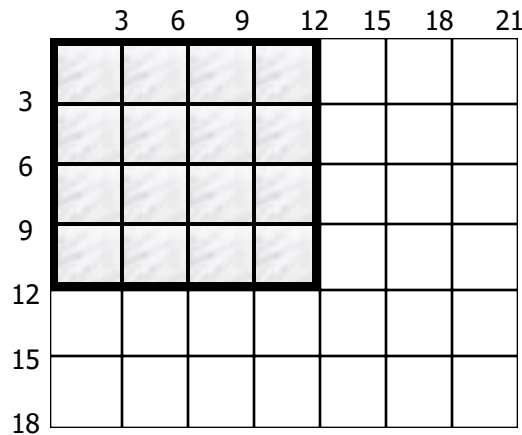

WHITE DANCE FLOORING

Dance Floor Sizes	# of 3'X3' sections	Dance floor cost	Subfloor size	Subfloor cost	Total
12 x 12	16	\$216	12 x 12	\$72	\$288
12 x 15	20	\$270	12 x 16**	\$96	\$366
12 x 18	24	\$324	12 x 20**	\$120	\$444
12 x 21	28	\$378	12 x 24**	\$144	\$522
15 x 15	25	\$337.50	16 x 16**	\$128	\$465.50
15 x 18	30	\$405	16 x 20**	\$160	\$565

**Note: Subfloor size is larger than dance floor size

- Dance floor comes in 3'x3' sections that are pieced together to make the above sized dance floors
- Set up is included in price; delivery is additional
- Surface will determine if subfloor is needed—subfloor must be used if outdoors on grass to level the floor
- Subfloor is gray in color; in some instances it is slightly larger than the dance floor and will thus show
- Subfloor elevates the dance floor 3" off of ground
- If dance floor is going underneath a tent please note location of centerpoles and size dance floor accordingly
- No edging is used to trim dance floor